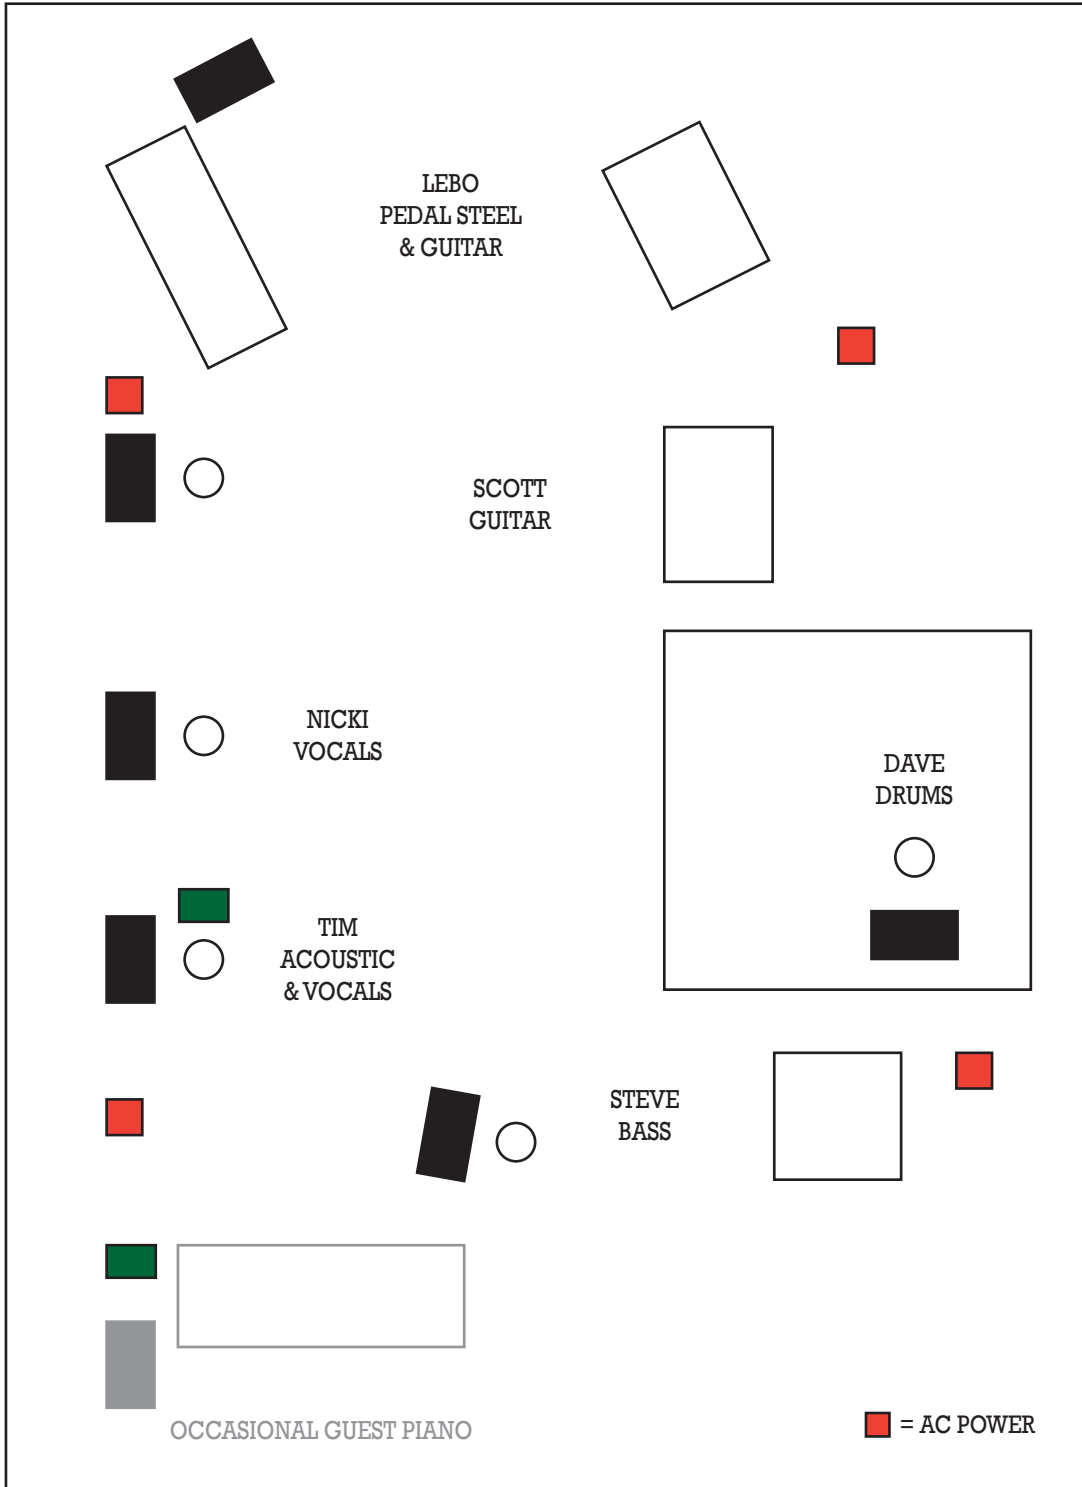

STAGE RIGHT

# BROKEDOWN IN BAKERSFIELD

STAGE PLOT/INPUT LIST FALL '11

- 01 KICK
- 02 SNARE
- 03 HI-HAT
- 04 RACK TOM
- 05 FLOOR TOM
- 06 DRUM OH 1
- 07 DRUM OH 2
  
- 00 BASS DI
  
- 09 GUITAR AMP MIC
  
- 10 PEDAL STEEL AMP MIC
  
- 11 TIM ACOUSTIC DI
  
- 12 NICKI VOCAL
- 13 TIM VOCAL
- 14 LEBO VOCAL
- 15 DAVE VOCAL
- 16 STEVE VOCAL
  
- 18 OCCASIONAL PIANO STEREO DI